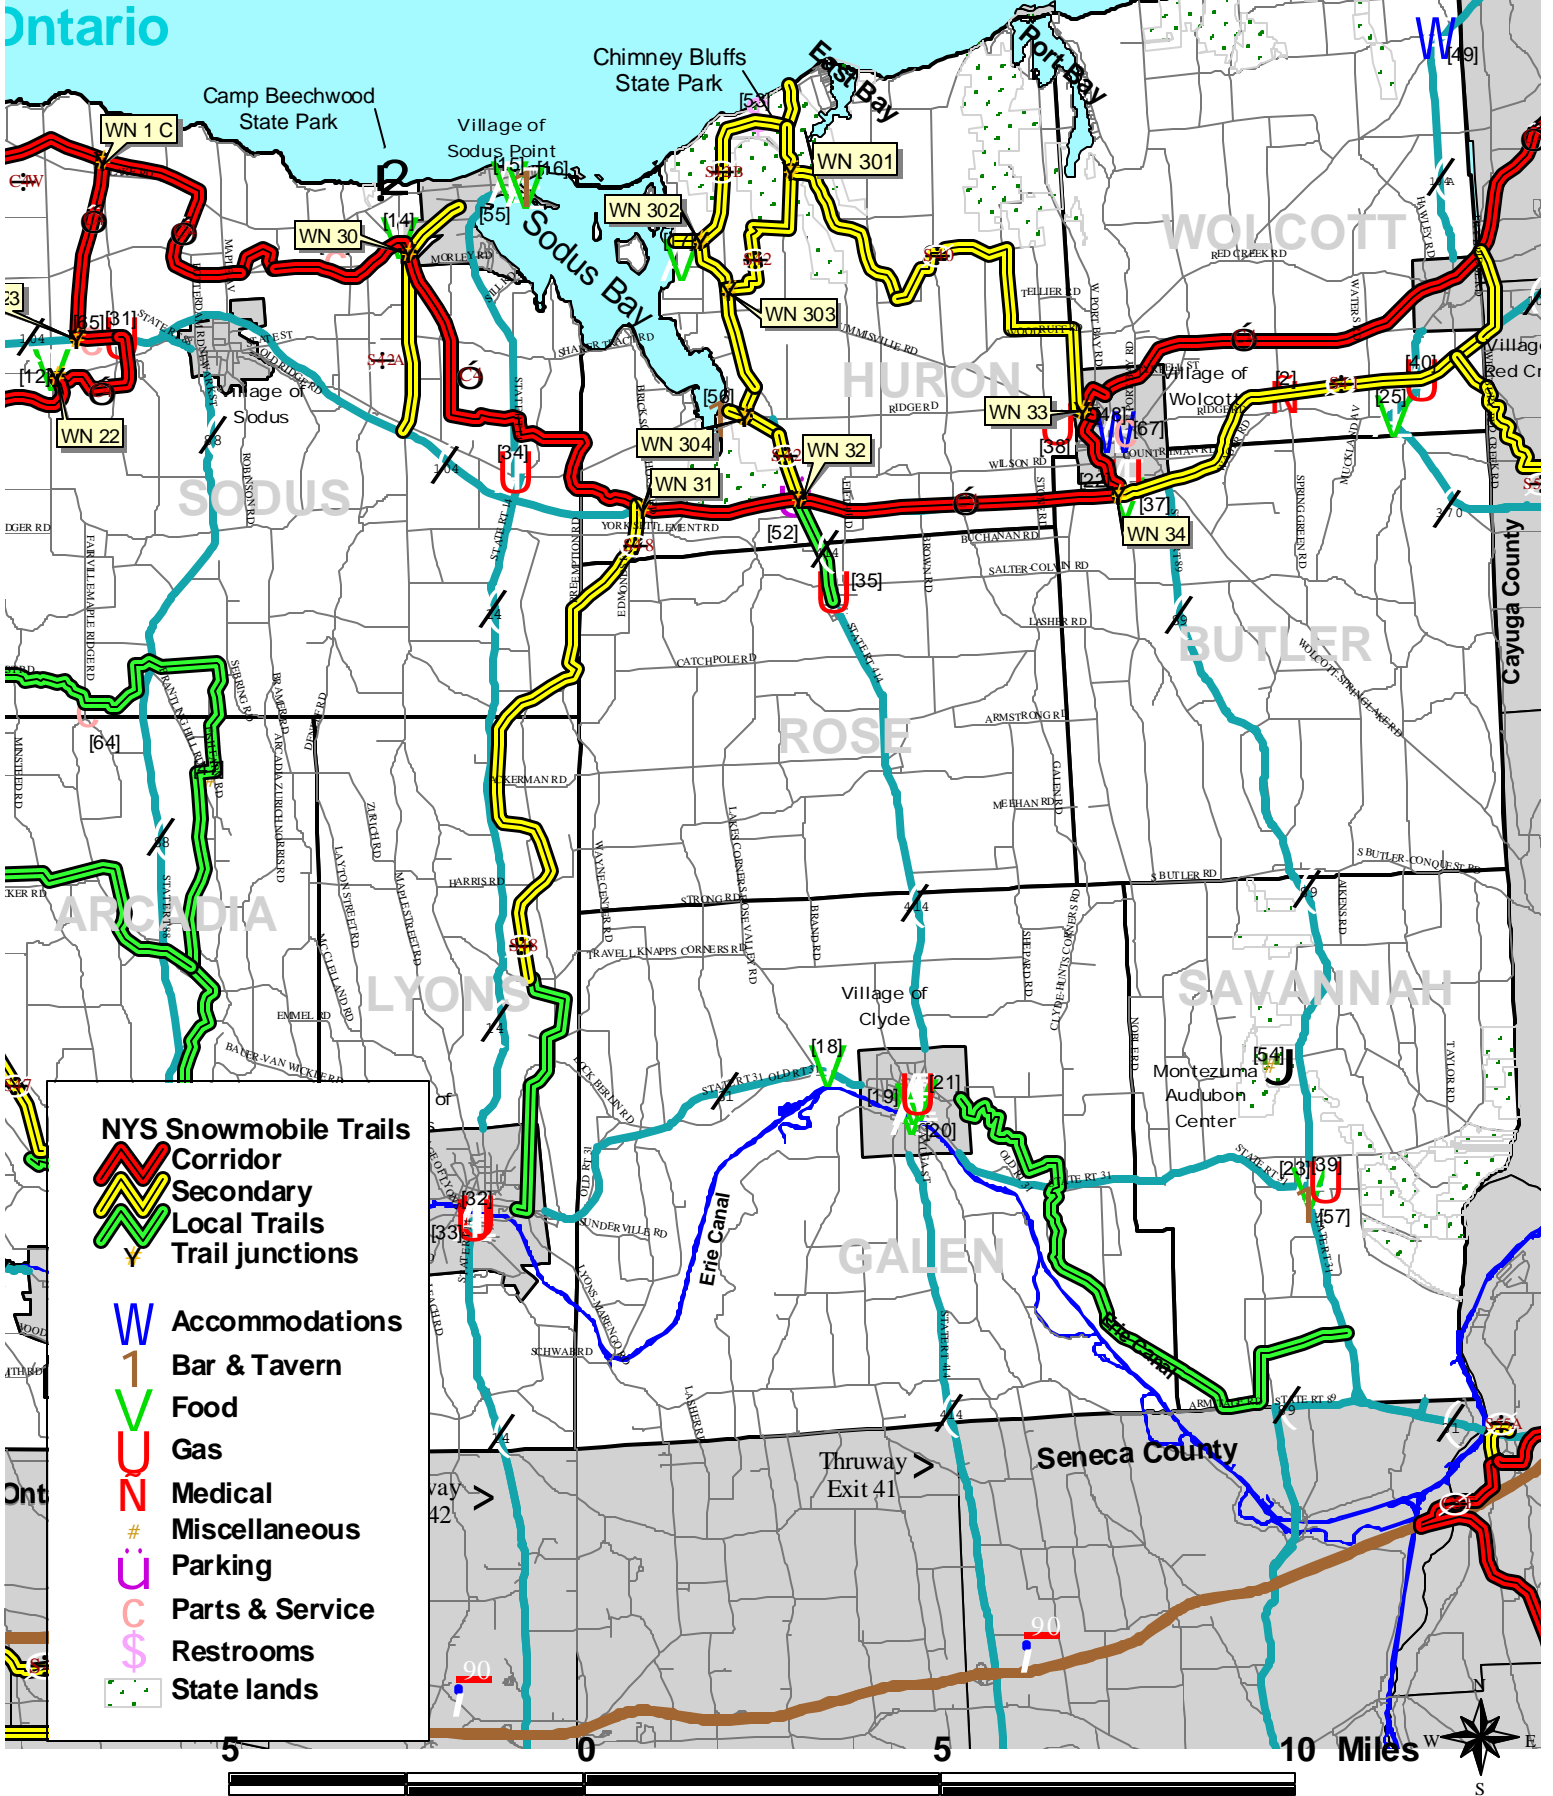

Please show your appreciation to the landowners whose permission makes this trail system possible by riding with respect and staying on the trails.

The trail locations are approximate.

Please adhere to all signs posted along the trails.

RIDE SAFE- RIDE WITH RESPECT- STAY ON THE TRAILS.

2007-2008 Snowmobile Trails Wayne County, New York

Lake Ontario

- NYS Snowmobile Trails**
- Corridor
 - Secondary
 - Local Trails
 - Trail junctions
- Accommodations
- Bar & Tavern
- Food
- Gas
- Medical
- Miscellaneous
- Parking
- Parts & Service
- Restrooms
- State lands